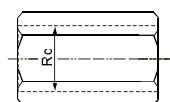

Female Thread Connector: YD

Type	I.D.thread Rc
YD-M5	M5
YD-01	Rc1/8
YD-02	Rc1/4
YD-03	Rc3/8
YD-04	Rc1/2
YD-06	Rc3/4
YD-10	Rc1