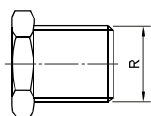

Universal Accessory

Brass Plated With Nickel

Series Y

Thread Plug: YM

Type	O.D.thread R
YM-M5	M5
YM-01	R1/8
YM-02	R1/4
YM-03	R3/8
YM-04	R1/2
YM-06	R3/4

Thread reducer : YJ

Type	O.D.thread R	I.D.thread Rc
YJ01-M5	R1/8	M5
YJ02-01	R1/4	Rc1/8
YJ03-01	R3/8	Rc1/8
YJ03-02	R3/8	Rc1/4
YJ04-01	R1/2	Rc1/8
YJ04-02	R1/2	Rc1/4
YJ04-03	R1/2	Rc3/8
YJ06-02	R3/4	Rc1/4
YJ06-03	R3/4	Rc3/8
YJ06-04	R3/4	Rc1/2

Thread Expander: YB

Type	O.D.thread R	I.D.thread Rc
YBM5-01	M5	Rc1/8
YB01-02	R1/8	Rc1/4
YB01-03	R1/8	Rc3/8
YB02-03	R1/4	Rc3/8
YB02-04	R1/4	Rc1/2
YB02-06	R1/4	Rc3/4
YB03-04	R3/8	Rc1/2
YB03-06	R3/8	Rc3/4
YB04-06	R1/2	Rc3/4