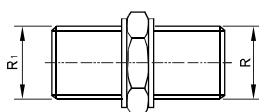

Male Thread Connector: YL

Type	O.D.thread R₁	O.D.thread R
YLM5-M5	M5	M5
YL01-M5	R1/8	M5
YL01-01	R1/8	R1/8
YL01-02	R1/8	R1/4
YL02-02	R1/4	R1/4
YL02-03	R1/4	R3/8
YL03-03	R3/8	R3/8
YL03-04	R3/8	R1/2
YL04-04	R1/2	R1/2
YL04-06	R1/2	R3/4
YL06-06	R3/4	R3/4
YL06-10	R3/4	R1
YL10-10	R1	R1