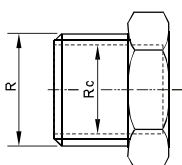

Universal Accessory

Brass Plated With Nickel

Series Y

Thread Plug: YM

Type	O.D.thread R
YM-M5	M5
YM-01	R1/8
YM-02	R1/4
YM-03	R3/8
YM-04	R1/2
YM-06	R3/4

Thread reducer : YJ

Type	O.D.thread R	I.D.thread Rc
YJ01-M5	R1/8	M5
YJ02-01	R1/4	Rc1/8
YJ03-01	R3/8	Rc1/8
YJ03-02	R3/8	Rc1/4
YJ04-01	R1/2	Rc1/8
YJ04-02	R1/2	Rc1/4
YJ04-03	R1/2	Rc3/8
YJ06-02	R3/4	Rc1/4
YJ06-03	R3/4	Rc3/8
YJ06-04	R3/4	Rc1/2

Thread Expander: YB

Type	O.D.thread R	I.D.thread Rc
YBM5-01	M5	Rc1/8
YB01-02	R1/8	Rc1/4
YB01-03	R1/8	Rc3/8
YB02-03	R1/4	Rc3/8
YB02-04	R1/4	Rc1/2
YB02-06	R1/4	Rc3/4
YB03-04	R3/8	Rc1/2
YB03-06	R3/8	Rc3/4
YB04-06	R1/2	Rc3/4

Male Thread Connector: YL

Type	O.D.thread R ₁	O.D.thread R
YLM5-M5	M5	M5
YL01-M5	R1/8	M5
YL01-01	R1/8	R1/8
YL01-02	R1/8	R1/4
YL02-02	R1/4	R1/4
YL02-03	R1/4	R3/8
YL03-03	R3/8	R3/8
YL03-04	R3/8	R1/2
YL04-04	R1/2	R1/2
YL04-06	R1/2	R3/4
YL06-06	R3/4	R3/4
YL06-10	R3/4	R1
YL10-10	R1	R1