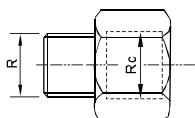

Universal Accessory

Brass Plated With Nickel

Series Y

Thread Plug: YM

Type	O.D.thread R
YM-M5	M5
YM-01	R1/8
YM-02	R1/4
YM-03	R3/8
YM-04	R1/2
YM-06	R3/4

Thread reducer : YJ

Type	O.D.thread R	I.D.thread Rc
YJ01-M5	R1/8	M5
YJ02-01	R1/4	Rc1/8
YJ03-01	R3/8	Rc1/8
YJ03-02	R3/8	Rc1/4
YJ04-01	R1/2	Rc1/8
YJ04-02	R1/2	Rc1/4
YJ04-03	R1/2	Rc3/8
YJ06-02	R3/4	Rc1/4
YJ06-03	R3/4	Rc3/8
YJ06-04	R3/4	Rc1/2

Thread Expander: YB

Type	O.D.thread R	I.D.thread Rc
YBM5-01	M5	Rc1/8
YB01-02	R1/8	Rc1/4
YB01-03	R1/8	Rc3/8
YB02-03	R1/4	Rc3/8
YB02-04	R1/4	Rc1/2
YB02-06	R1/4	Rc3/4
YB03-04	R3/8	Rc1/2
YB03-06	R3/8	Rc3/4
YB04-06	R1/2	Rc3/4