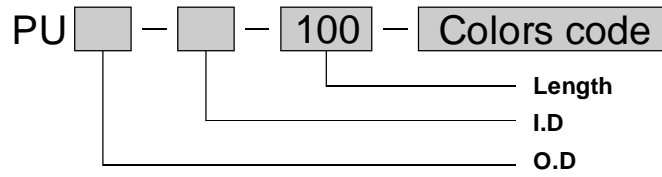

**Tube**

**Series PU, CPU, TC**

◆ **How to Order**

◆ **The Wide Selection Colors**

A: Orange B: Blue C: Transparent D: Yellow E: Black  
F: Trans G: Red H: Trans green J: Silver K: Gold

O.D (mm)	I.D (mm)	Length (mm)	Thickness (mm)	Colors Available	Net Weight (lbs)	Min Bend Radius (mm)
3	2	200	0.5	A,B,C,E	1.4/3.08	8
4	2.5	200	0.75	A,B,C,E	2.1/4.63	10
5	3	200	1	A,B,C,E	3.3/7.27	12
6	4	200	1	A,B,C,E,F,G H,J,K	4.1/9.04	15
		100			2.05/4.52	
8	5	100	1.5	A,B,C,E,F,G,H,J,K	3.75/8.26	19
8	5.5	100	1.25	A,B,C,E	3.4/7.5	20
8	6	100	1	A,B,C	2.95/6.5	21
10	6.5	100	1.75	A,B,C,E,J,K	5.7/12.57	25
10	7.5	100	1.25	A,B,C,E	4.7/10.36	35
12	8	100	2	A,B,C,E,J,K	7.7/16.98	37
12	9.5	100	1.25	A,B,C,E	6.2/13.67	45
14	10	100	2	A,B,C	10.1/22.26	56
16	12	100	2	A,B,C	12.1/26.68	60

◆ **How to Order**

**Colors**

A	Orange	B	Blue
---	--------	---	------

**Length(m)**

3	6	7.5	9	12	15
---	---	-----	---	----	----

**Tube size(O.D×I.D)**

8×5.5	8×5	10×6.5	12×8
-------	-----	--------	------

**Coil PU Tube**