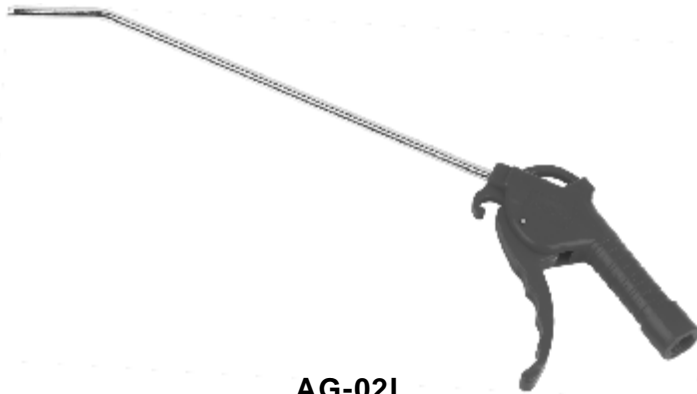

Air Gun Series AG, DG

ANSSION
PNEUMATIC & HYDRAULIC

Color: Green
port size:1/4
Max. Pressure: 1.5MPa

AG-01

Color: Red
port size:1/4
Max. Pressure: 1.0MPa

AG-02

Color: Red
port size:1/4
Max. Pressure: 1.0MPa

AG-02L

Max. Pressure: 1.0MPa

DG-10A

Max. Pressure: 1.0MPa

DG-10AL

- IV
- KJ
- KQ2
- RP
- GP
- PF
- PN
- PK
- PB
- Y
- MQC
- BSL
- AS
- RQ
- PU**
- AG,DG**