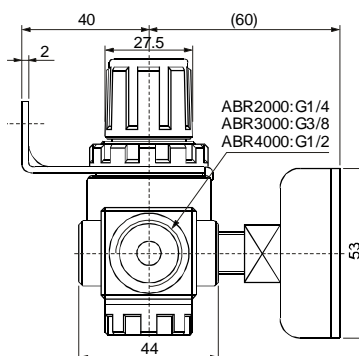

AAR

ABR

◆ Specifications

Model	AAR2000	ABR2000	ABR3000	ABR4000
Fluid	Air			
Port size	G1/4	G1/4	G3/8	G1/2
Set pressure range	0.05~0.85 MPa			
Max.operating pressure	0.95 MPa			
Proof pressure	1.5 MPa			
Ambient and fluid temperature	5~60°C			
Weight	0.20 Kg	0.23Kg		

Symbol

◆ Dimensions

AAR

ABR

III
AD401,402
AC
AW
AF
AR
AL
UFRL
UFR/L
UFR
UF
UR
UL
FRL700A
FRL600A
FR500A
F200A
NR200
R 200
L200A
AAC,ABC
AAF,ABF
AAFR,ABFR
AAF,ABF
AAR,ABR
AAL,ABL
SFC
SFR
SL