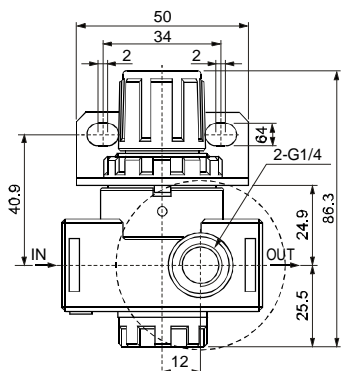

AAR

ABR

◆ Specifications

Model	AAR2000	ABR2000	ABR3000	ABR4000
Fluid	Air			
Port size	G1/4	G1/4	G3/8	G1/2
Set pressure range	0.05~0.85 MPa			
Max.operating pressure	0.95 MPa			
Proof pressure	1.5 MPa			
Ambient and fluid temperature	5~60°C			
Weight	0.20 Kg	0.23Kg		

Symbol

◆ Dimensions

AAR

ABR

III
AD401,402
AC
AW
AF
AR
AL
UFRL
UFR/L
UFR
UF
UR
UL
FRL700A
FRL600A
FR500A
F200A
NR200
R 200
L200A
AAC,ABC
AAF,ABF
AAFR,ABFR
AAF,ABF
AAR,ABR
AAL,ABL
SFC
SFR
SL