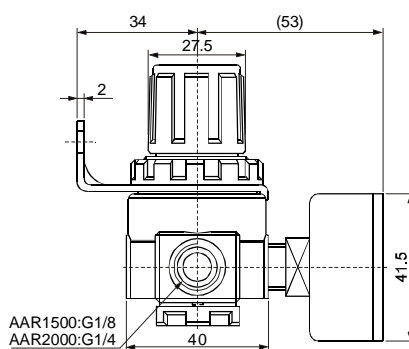

AAR

ABR

◆ Specifications

Model	AAR2000	ABR2000	ABR3000	ABR4000
Fluid	Air			
Port size	G1/4	G1/4	G3/8	G1/2
Set pressure range	0.05~0.85 MPa			
Max.operating pressure	0.95 MPa			
Proof pressure	1.5 MPa			
Ambient and fluid temperature	5~60°C			
Weight	0.20 Kg	0.23Kg		

Symbol

◆ Dimensions

AAR

ABR

III
AD401,402
AC
AW
AF
AR
AL
UFRL
UFR/L
UFR
UF
UR
UL
FRL700A
FRL600A
FR500A
F200A
NR200
R 200
L200A
AAC,ABC
AAF,ABF
AAFR,ABFR
AAF,ABF
AAR,ABR
AAL,ABL
SFC
SFR
SL