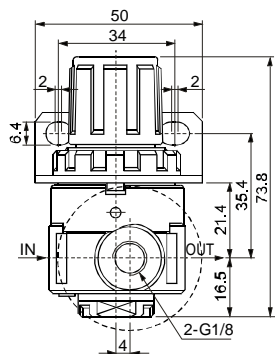

Regulator Series AAR, ABR

ANSSION
PNEUMATIC & HYDRAULIC

◆ How to Order

ABR 3000

Port size

2000	G1/4	3000	G3/8	4000	G1/2
------	------	------	------	------	------

Regulator

AAR	AA Series	ABR	AB Series
-----	-----------	-----	-----------

AAR

ABR

◆ Specifications

Model	AAR2000	ABR2000	ABR3000	ABR4000
Fluid	Air			
Port size	G1/4	G1/4	G3/8	G1/2
Set pressure range	0.05~0.85 MPa			
Max.operating pressure	0.95 MPa			
Proof pressure	1.5 MPa			
Ambient and fluid temperature	5~60°C			
Weight	0.20 Kg	0.23Kg		

Symbol

◆ Dimensions

AAR

ABR

III
AD401,402
AC
AW
AF
AR
AL
UFRL
UFR/L
UFR
UF
UR
UL
FRL700A
FRL600A
FR500A
F200A
NR200
R 200
L200A
AAC,ABC
AAF,ABF
AAFR,ABFR
AAF,ABF
AAR,ABR
AAL,ABL
SFC
SFR
SL