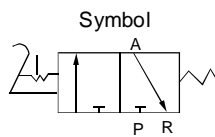

## Series 3FM (Mini type)

◆ How to Order

3FM210 - 08

**Body material**

Nil	Aluminum	P	Plastic
-----	----------	---	---------

**Port size**

M5	M5	06	1/8	08	1/4
----	----	----	-----	----	-----

**Model**

<b>3FM210</b>	Foot pedal valve(mini type) 3 port 2 position
---------------	--

◆ Specifications

Model	3FM210-M5	3FM210-06	3FM210-08
Fluid	Air		
Type of actuation	3 port 2 position		
Action	Direct		
Port size	In=Out=M5	In=Out=1/8	In=Out=1/4
Operating pressure range	0~0.8 MPa		
Ambient and fluid temperature	-5~60℃ (No freezing)		
Lubrication	No required		